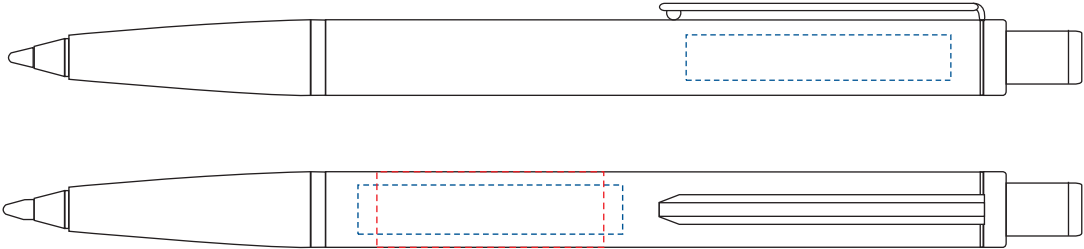

A46002 • Stainless Steel Novara ballpen

PRINT AREA

**BARREL: 30mm x 10mm**

ENGRAVING AREA

BARREL- BELOW CLIP: 35mm x 6.5mm  
BARREL- SIDE OF CLIP: 35mm x 6mm

DIMENSIONS

LENGTH: 142mm  
DIAMETER: 10mm

ALL TEMPLATES ARE ACTUAL SIZE