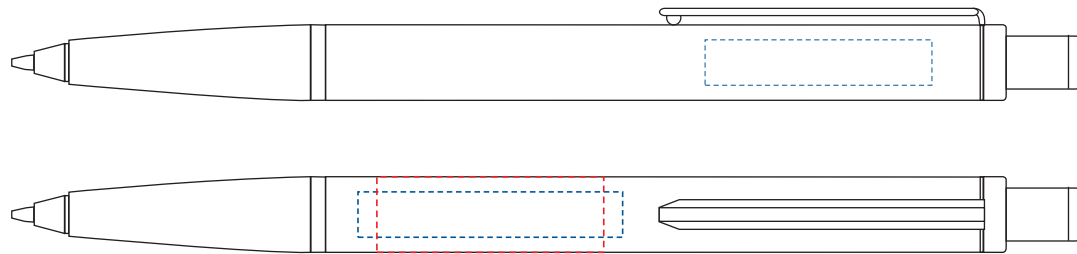

A46003 • Stainless Steel Novara mechanical pencil

PRINT AREA

**BARREL: 30mm x 10mm**

ENGRAVING AREA

BARREL- BELOW CLIP: 35mm x 6mm  
BARREL- SIDE OF CLIP: 35mm x 6mm

DIMENSIONS

LENGTH: 142mm  
DIAMETER: 10mm

ALL TEMPLATES ARE ACTUAL SIZE