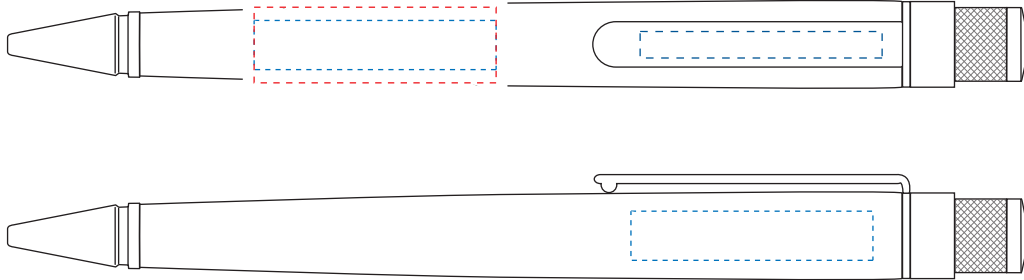

A46011 • Nebula Ballpen

PRINT AREA

BARREL: 32mm x 10mm

ENGRAVING AREA

BARREL: 32mm x 6.5mm
UPPER BARREL: 32mm x 6.5mm
CLIP: 32mm x 3.5mm

DIMENSIONS

LENGTH: 135mm
DIAMETER: 12mm

ALL TEMPLATES ARE ACTUAL SIZE