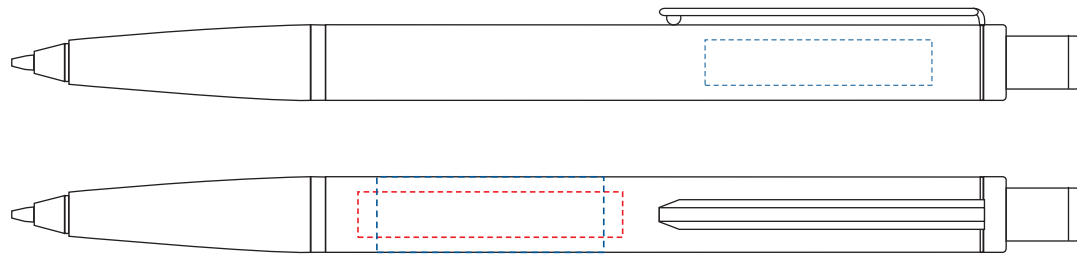

A46013 • Black Novara mechanical pencil

PRINT AREA

BARREL: 35mm x 6mm

ENGRAVING AREA

BARREL- BELOW CLIP: 35mm x 6mm
BARREL- SIDE OF CLIP: 35mm x 6mm

DIMENSIONS

LENGTH: 142mm
DIAMETER: 10mm

ALL TEMPLATES ARE ACTUAL SIZE