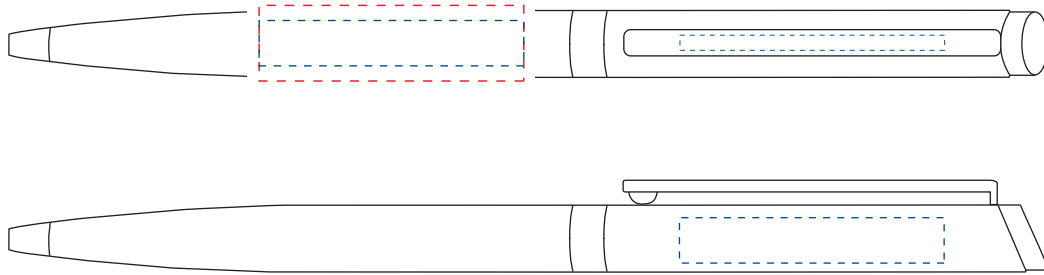

A47007 • Elise ballpen - Gun metal

PRINT AREA

**BARREL:** 35mm x 10mm

ENGRAVING AREA

**BARREL:** 35mm x 10mm  
**CAP:** 32mm x 5mm  
**CLIP:** 35mm x 2mm

DIMENSIONS

**LENGTH:** 137.5mm  
**DIAMETER:** 8.5mm

ALL TEMPLATES ARE ACTUAL SIZE