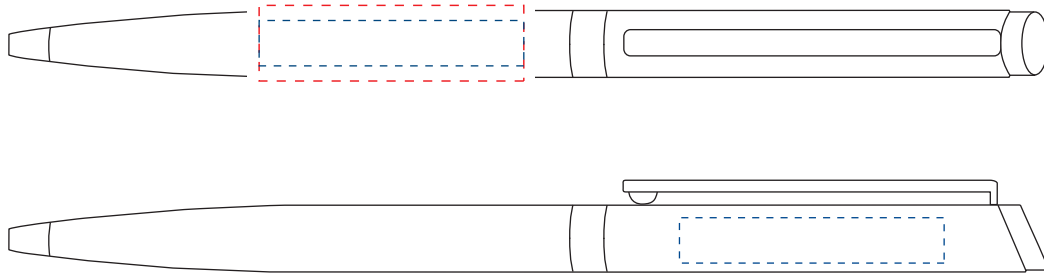

A47009 • Elise Silver ballpen

PRINT AREA

BARREL: 35mm x 10mm

ENGRAVING AREA

BARREL: 35mm x 6mm
CAP: 35mm x 6mm

DIMENSIONS

LENGTH: 137.5mm
DIAMETER: 8.5mm

ALL TEMPLATES ARE ACTUAL SIZE