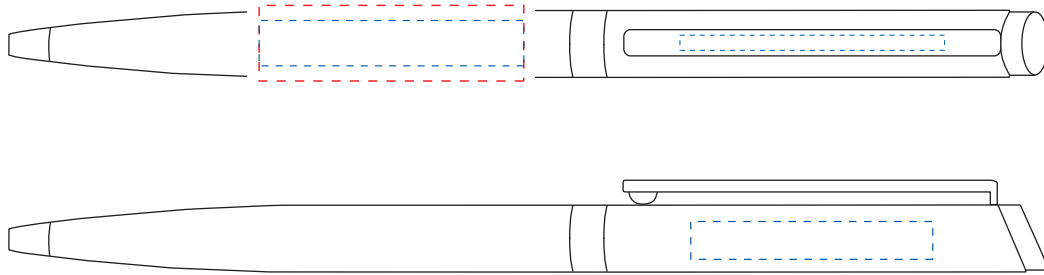

A47013 • All Gold Elise ballpen

PRINT AREA

**BARREL:** 35mm x 10mm  
**CAP:** NOT AVAILABLE

ENGRAVING AREA

**BARREL:** 35mm x 10mm  
**CAP:** 32mm x 5mm  
**CLIP:** 35mm x 2mm

DIMENSIONS

**LENGTH:** 137.5mm  
**DIAMETER:** 8.5mm

ALL TEMPLATES ARE ACTUAL SIZE