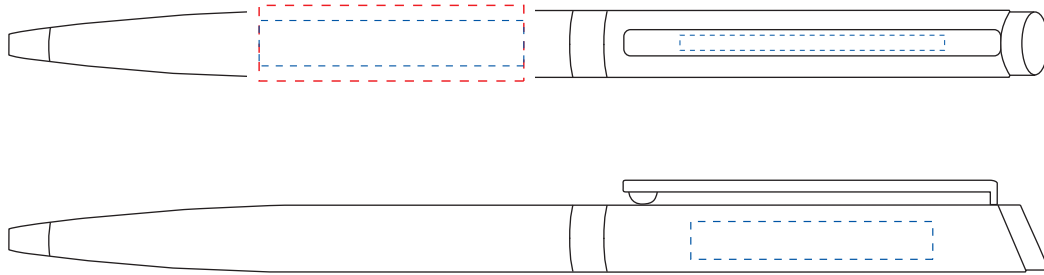

A47013 • All Gold Elise ballpen

PRINT AREA

**BARREL:** 35mm x 10mm

ENGRAVING AREA

**BARREL:** 35mm x 10mm  
**CAP:** 32mm x 5mm  
**CLIP:** 35mm x 2mm

DIMENSIONS

**LENGTH:** 137.5mm  
**DIAMETER:** 8.5mm

ALL TEMPLATES ARE ACTUAL SIZE