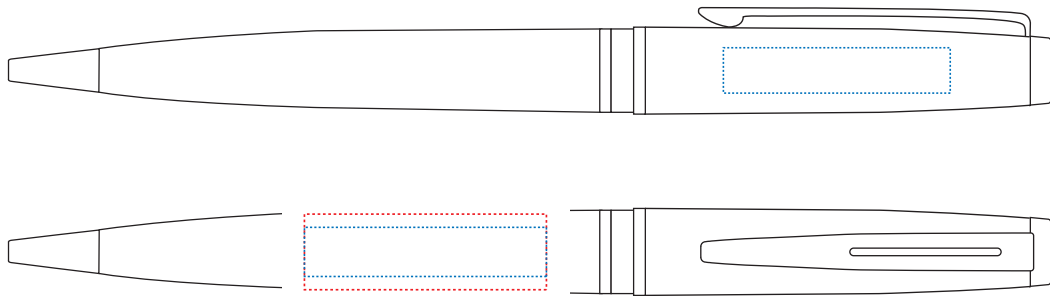

A47015 • Shiny Chrome Verona ballpen

PRINT AREA

**BARREL: 32mm x 10mm**  
**CAP: N/A**

ENGRAVING AREA

**BARREL: 32mm x 6.5mm**  
**CAP: 30mm x 6mm**

DIMENSIONS

**LENGTH: 138mm**  
**DIAMETER: 11.5mm**

**ALL TEMPLATES ARE ACTUAL SIZE**