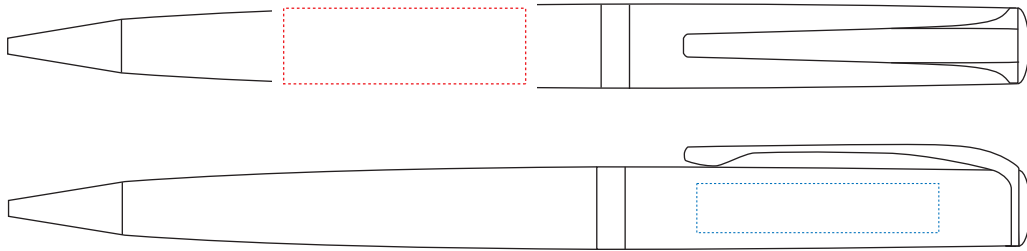

A48006 • Latina ballpen

PRINT AREA

BARREL: 32mm x 10mm

ENGRAVING AREA

CAP - SIDE OF CLIP: 30mm x 6mm

DIMENSIONS

LENGTH: 135mm
DIAMETER: 11mm

ALL TEMPLATES ARE ACTUAL SIZE