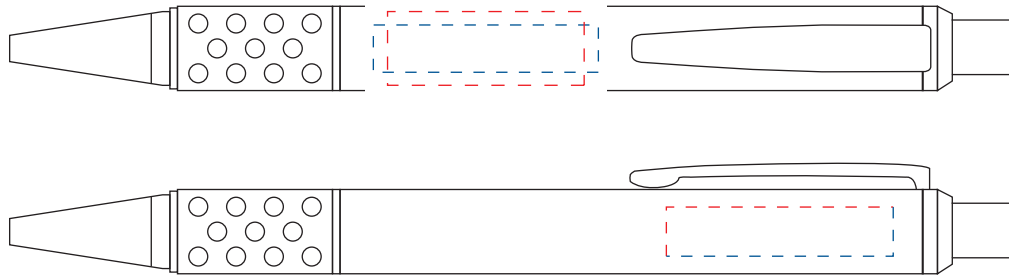

A48019 • New Rio - Grande Ballpen

PRINT AREA

BARREL: 27mm x 10mm
SIDE OF CLIP: 30mm x 6mm

ENGRAVING AREA

BARREL: 30mm x 6.5mm
SIDE OF CLIP: 30mm x 6.5mm

DIMENSIONS

LENGTH: 133mm
DIAMETER: 12mm

ALL TEMPLATES ARE ACTUAL SIZE