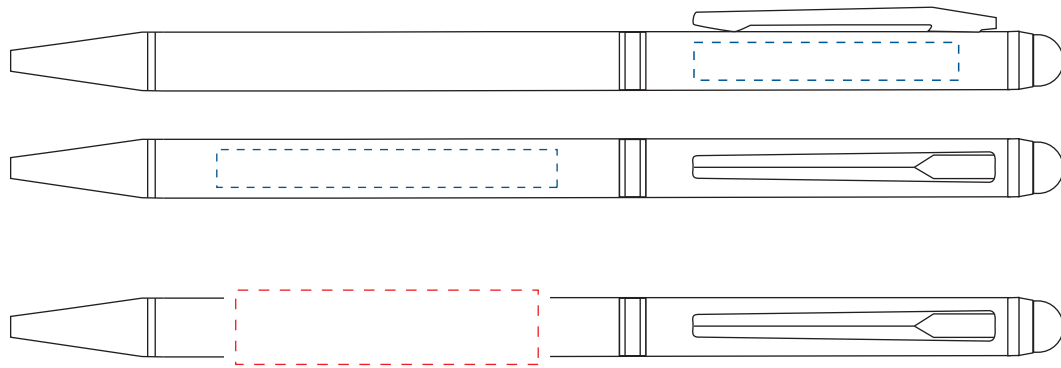

A51009 • Black Athena - Touch Stylus ballpen

PRINT AREA

BARREL:

40mm x 10mm

ENGRAVING AREA

BARREL:

45mm x 4mm

CAP - SIDE OF CLIP:

35mm x 4mm

DIMENSIONS

LENGTH:

135mm

DIAMETER:

8mm

ALL TEMPLATES ARE ACTUAL SIZE