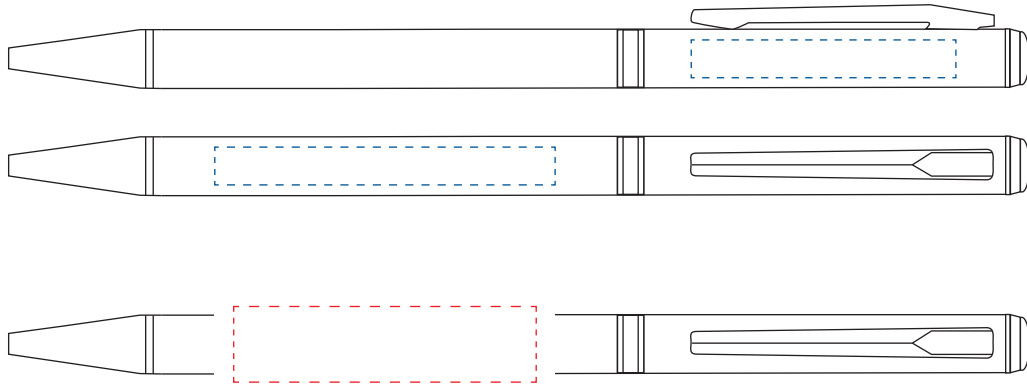

A51010 • Black Athena Twist Action ballpen

PRINT AREA

**BARREL:**

**40mm x 10mm**

ENGRAVING AREA

**BARREL:**

**45mm x 5mm**

**CAP - SIDE OF CLIP:**

**35mm x 5mm**

DIMENSIONS

**LENGTH:**

**140mm**

**DIAMETER:**

**8mm**

**ALL TEMPLATES ARE ACTUAL SIZE**