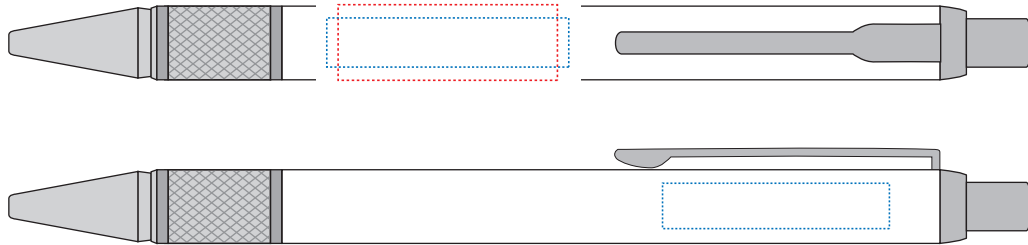

A51012 • White Metis ballpen

PRINT AREA

**BARREL: 29mm x 10mm**

ENGRAVING AREA

**BARREL: 32mm x 6.5mm**  
**CAP: 30mm x 6mm**

DIMENSIONS

**LENGTH: 135mm**  
**DIAMETER: 9.75mm**

**ALL TEMPLATES ARE ACTUAL SIZE**