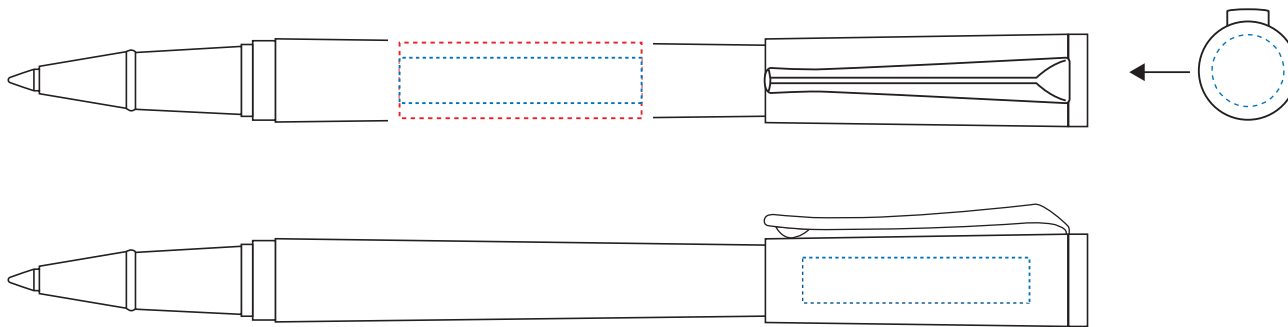

A76009 • Evora Rollerball

PRINT AREA

BARREL: 32mm x 10mm

ENGRAVING AREA

BARREL: 32mm x 6mm
CAP: 30mm x 6mm
CROWN: 9.5mm dia

DIMENSIONS

LENGTH: 143mm
DIAMETER: 11mm

ALL TEMPLATES ARE ACTUAL SIZE