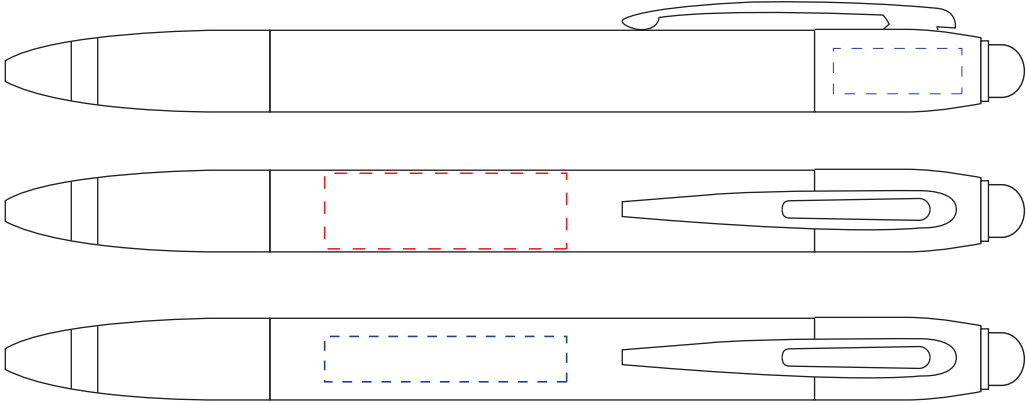

A76010 • Monza - Touch Black Stylus Ballpen

PRINT AREA		ENGRAVING AREA		DIMENSIONS		ALL TEMPLATES ARE ACTUAL SIZE
BARREL:	32mm x 10mm	BARREL	32mm x 6mm	LENGTH:	135mm	
CAP:	N/A	CAP	17mm x 6mm	DIAMETER:	11mm	