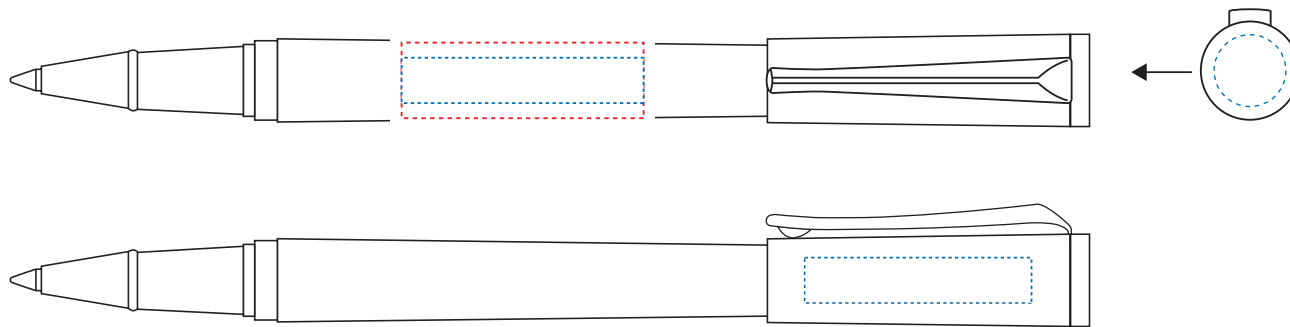

A76033 • Evora Ballpen

PRINT AREA

BARREL: 32mm x 10mm

ENGRAVING AREA

BARREL: 32mm x 6mm
CAP: 30mm x 6mm
CROWN: 9.5mm dia

DIMENSIONS

LENGTH: 143mm
DIAMETER: 11mm

ALL TEMPLATES ARE ACTUAL SIZE