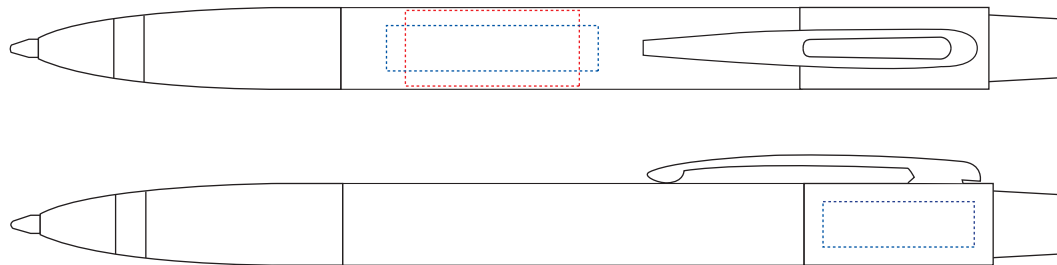

A76039 • Black Monza ballpen

PRINT AREA

ENGRAVING AREA

DIMENSIONS

BARREL:

23mm x 10mm

BARREL:

28mm x 6.5mm

LENGTH:

140mm

CAP - SIDE OF CLIP:

20mm x 6mm

DIAMETER:

11mm

ALL TEMPLATES ARE ACTUAL SIZE