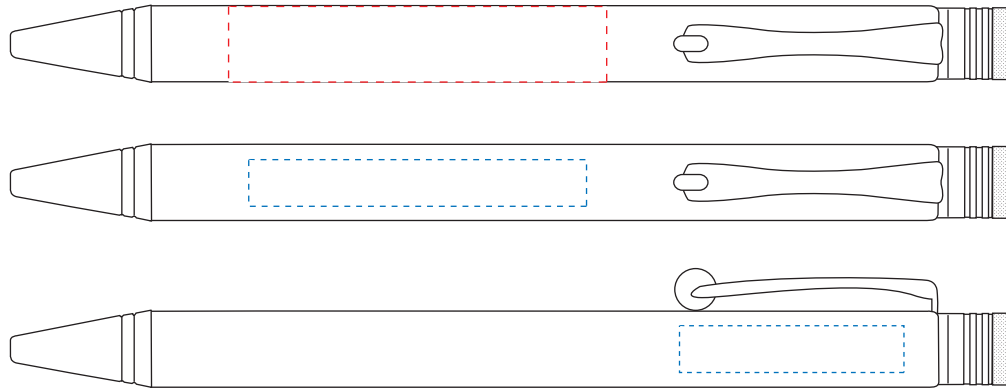

A83014 • Tegel ballpen

PRINT AREA

**BARREL: 50mm x 10mm**

ENGRAVING AREA

BARREL: 45mm x 6mm  
BARREL- SIDE OF CLIP: 30mm x 6mm

DIMENSIONS

LENGTH: 133mm  
DIAMETER: 10mm

ALL TEMPLATES ARE ACTUAL SIZE