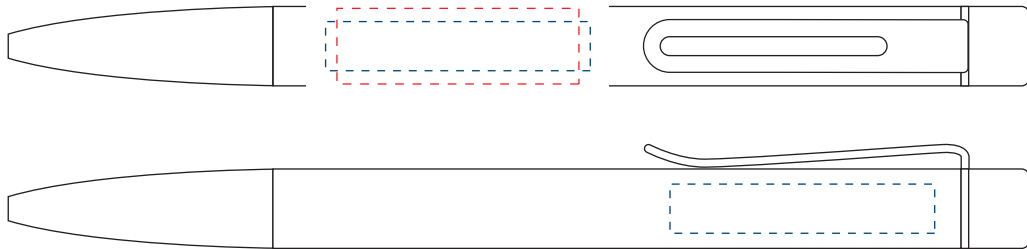

A85009 • Astoria ballpen

PRINT AREA

**BARREL: 32mm x 10mm**  
**CAP: N/A**

ENGRAVING AREA

**BARREL: 35mm x 6.5mm**  
**CAP: 35mm x 6.5mm**

DIMENSIONS

**LENGTH: 135mm**  
**DIAMETER: 10.5mm**

**ALL TEMPLATES ARE ACTUAL SIZE**