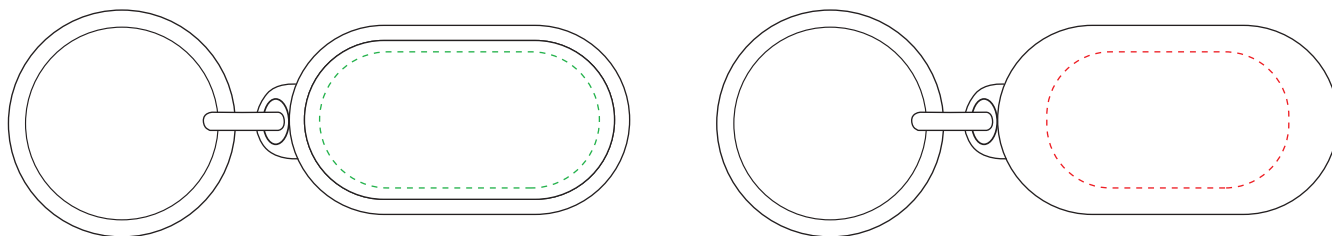

A87005PC • Capsule keyring

POLYCROWN

ENGRAVING AREA

DIMENSIONS

FRONT: 41mm x 21mm

BACK: 32mm x 18mm

**LENGTH: 45mm
WIDTH: 25mm**

ALL TEMPLATES ARE ACTUAL SIZE