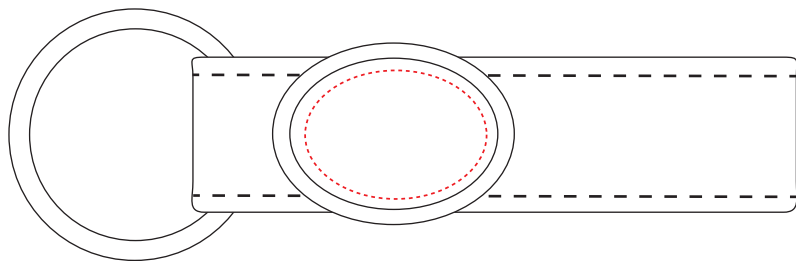

A87007 • Elite hide oval keyring

Front

Back

ENGRAVING AREA

DIMENSIONS

**FRONT:** 24mm x 17mm  
**BACK:** 26mm x 19mm

**LENGTH:** 104mm x 33mm

ALL TEMPLATES ARE ACTUAL SIZE