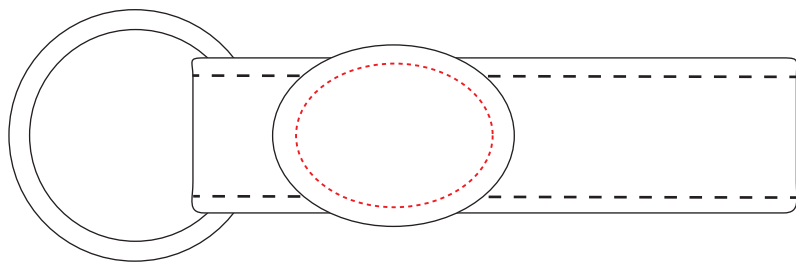

A87007 • Elite hide oval keyring

Front

Back

ENGRAVING AREA

DIMENSIONS

**FRONT:** 24mm x 17mm  
**BACK:** 26mm x 19mm

**LENGTH:** 104mm x 33mm

ALL TEMPLATES ARE ACTUAL SIZE