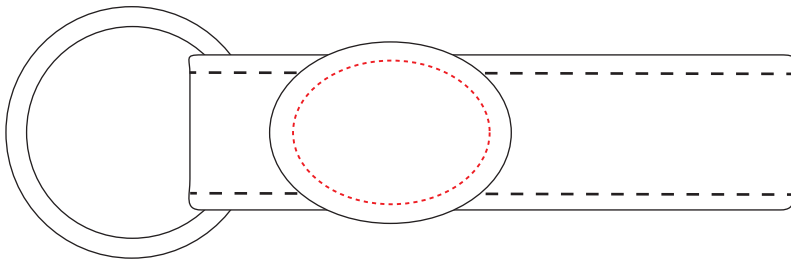

A87007PC • Elite hide oval keyring

Front

Back

PRINT AREA

ENGRAVING AREA

DIMENSIONS

FRONT: 24mm x 17mm

BACK: 26mm x 19mm

LENGTH: 104mm x 33mm

ALL TEMPLATES ARE ACTUAL SIZE