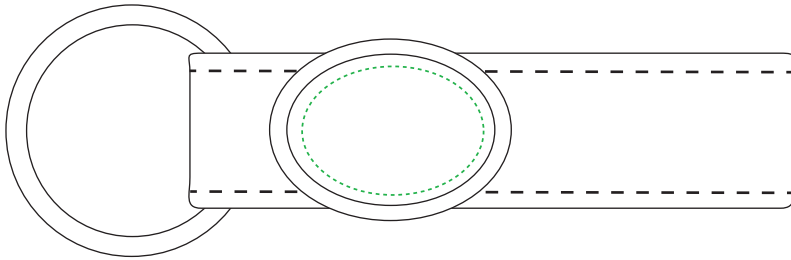

A87007PC • Elite hide oval keyring

Front

Back

PRINT AREA

ENGRAVING AREA

DIMENSIONS

FRONT: 24mm x 17mm

BACK: 26mm x 19mm

LENGTH: 104mm x 33mm

ALL TEMPLATES ARE ACTUAL SIZE