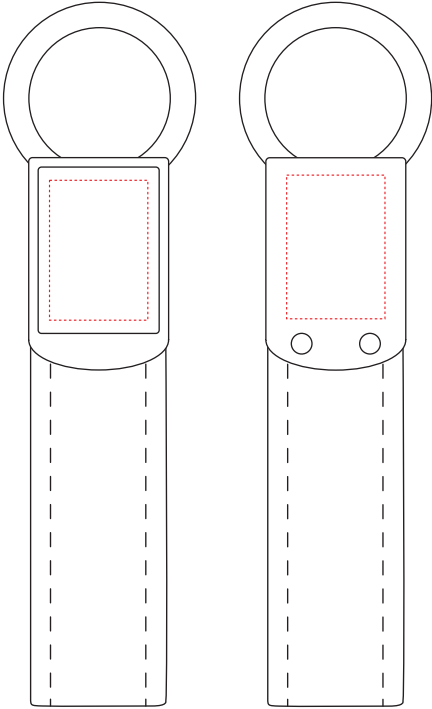

A87008 • New Zonda keyring

ENGRAVING AREA

DIMENSIONS

FRONT: 13mm x 18.5mm  
BACK: 13mm x 19mm

SIZE: 25.5mm x 93mm

ALL TEMPLATES ARE ACTUAL SIZE