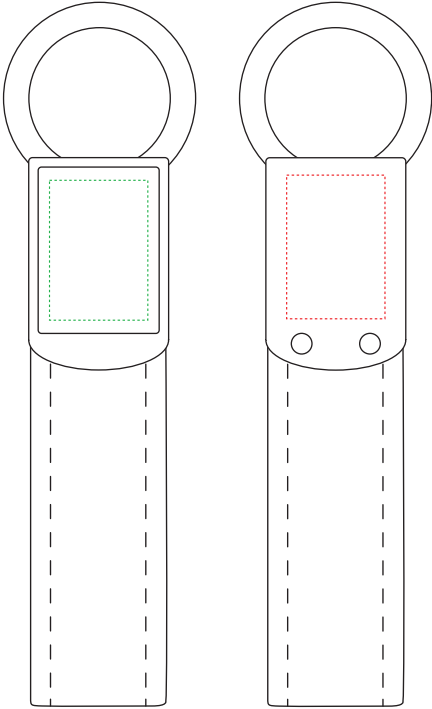

A87008PC • New Zonda keyring

POLYCROWN EMBLEM

ENGRAVING AREA

DIMENSIONS

FRONT: 13mm x 18.5mm

BACK: 13mm x 19mm

SIZE: 25.5mm x 93mm

ALL TEMPLATES ARE ACTUAL SIZE