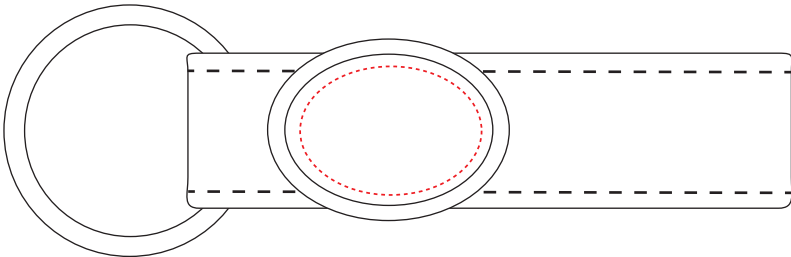

A97001 • Elite Hide Leather keyring

FRONT

BACK

ENGRAVING AREA

DIMENSIONS

FRONT: 24mm x 17mm
BACK: 26mm x 19mm

LENGTH: 104mm x 33mm

ALL TEMPLATES ARE ACTUAL SIZE