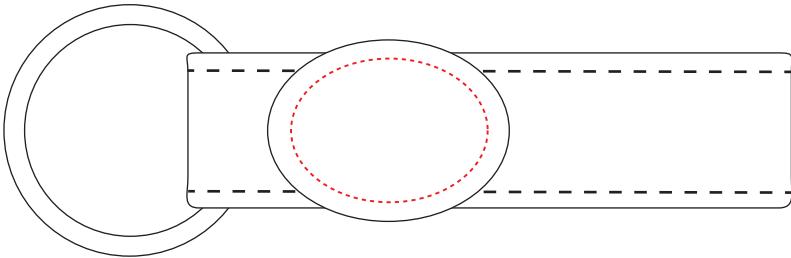

A97001 • Elite Hide Leather keyring

FRONT

BACK

ENGRAVING AREA

DIMENSIONS

FRONT: 24mm x 17mm
BACK: 26mm x 19mm

LENGTH: 104mm x 33mm

ALL TEMPLATES ARE ACTUAL SIZE