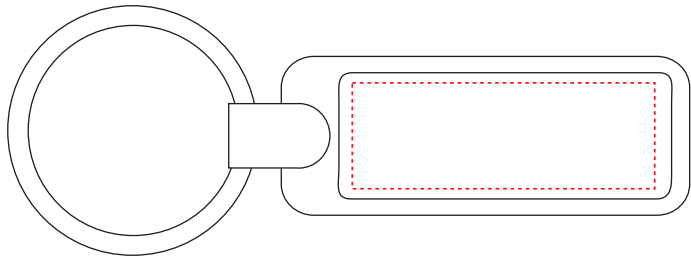

A97002 • Elite Rectangular keyring

ENGRAVING AREA

DIMENSIONS

FRONT: 40mm x 14mm

SIZE: 90mm x 33mm

ALL TEMPLATES ARE ACTUAL SIZE