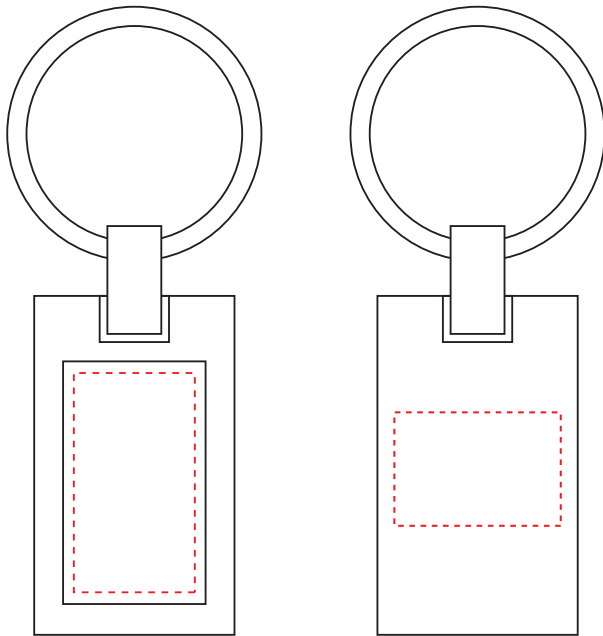

A97005 • Rectangular Bondi keyring

ENGRAVING AREA

DIMENSIONS

FRONT: 16mm x 29mm
BACK: 22mm x 15mm

LENGTH: 83mm x 33mm

ALL TEMPLATES ARE ACTUAL SIZE