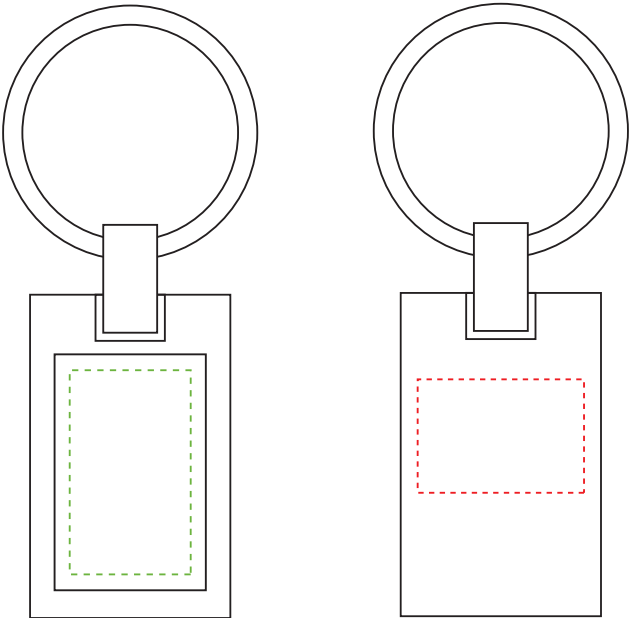

**A97005PC • Rectangular Bondi keyring**

POLYCROWN EMBLEM

ENGRAVING AREA

DIMENSIONS

**FRONT: 16mm x 27mm**

**BACK: 22mm x 15mm**

**LENGTH: 83mm x 33mm**

**ALL TEMPLATES ARE ACTUAL SIZE**