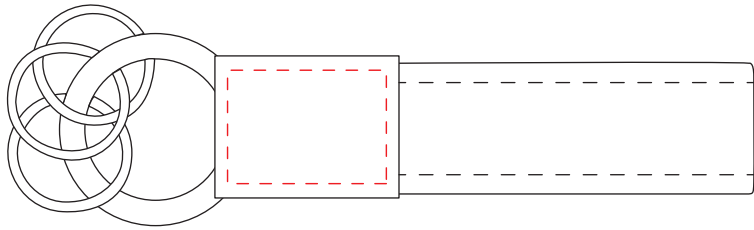

A97008 • Elite Zonda Hide Leather Keyring

FRONT

BACK

ENGRAVING AREA

DIMENSIONS

FRONT: 21mm x 15mm
BACK: 16mm X 15mm

SIZE: 92mm x 25mm

ALL TEMPLATES ARE ACTUAL SIZE