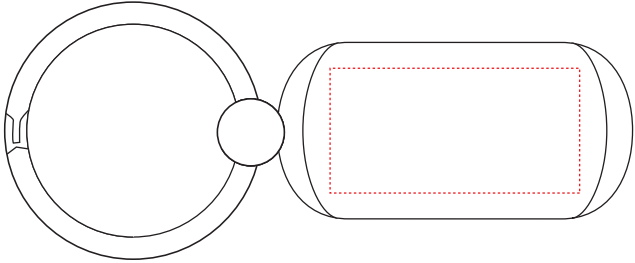

A99007 • Sapporo Rectangular keyring

ENGRAVING AREA

DIMENSIONS

FRONT: 33mm x 16.5mm

SIZE: 83mm x 34mm

ALL TEMPLATES ARE ACTUAL SIZE