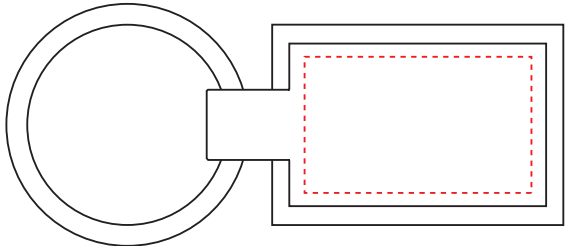

A99014 • Sapporo rectangular keyring

ENGRAVING AREA

DIMENSIONS

FRONT: 30mm x 18mm

SIZE: 73mm x 32mm

ALL TEMPLATES ARE ACTUAL SIZE