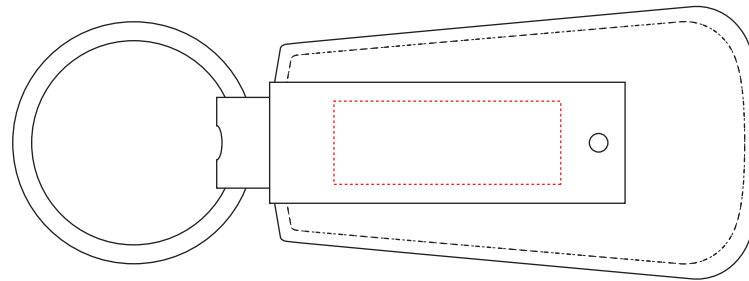

A99015HP • Leather sapporo keyring

Front

Back

ENGRAVING AREA

DIMENSIONS

FRONT & BACK: 30mm x 11mm

SIZE: 98mm x 36mm

ALL TEMPLATES ARE ACTUAL SIZE