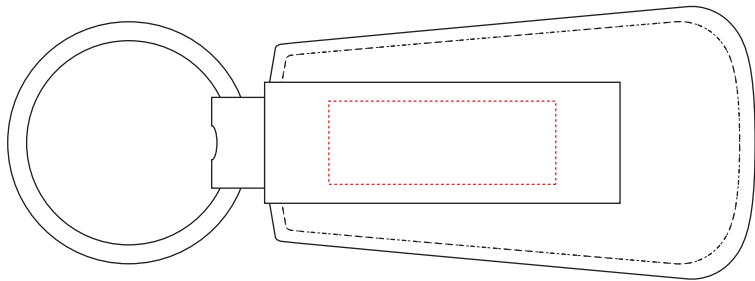

A99015HP • Leather sapporo keyring

Front

Back

ENGRAVING AREA

DIMENSIONS

FRONT & BACK: 30mm x 11mm

SIZE: 98mm x 36mm

ALL TEMPLATES ARE ACTUAL SIZE