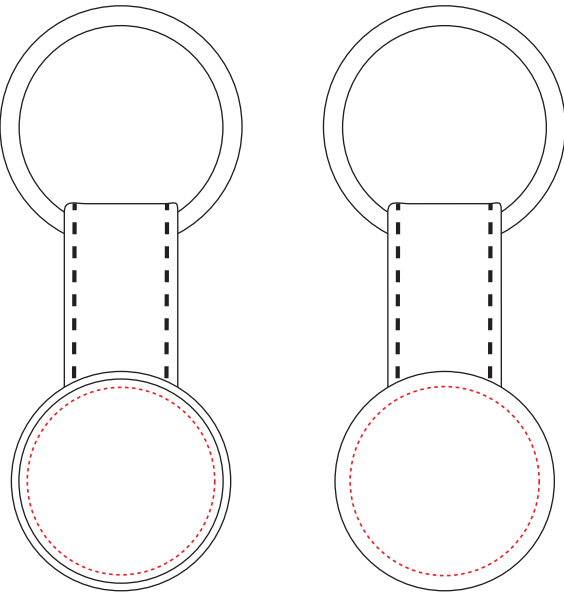

A99034 Round i-zu keyring in bright chrome with a genuine leather strap and a flat split ring fitting.

FRONT

BACK

ENGRAVING AREA

DIMENSIONS

FRONT: 25mm \varnothing
BACK: 25mm \varnothing

LENGTH: 77mm
DIAMETER: 32mm

ALL TEMPLATES ARE ACTUAL SIZE