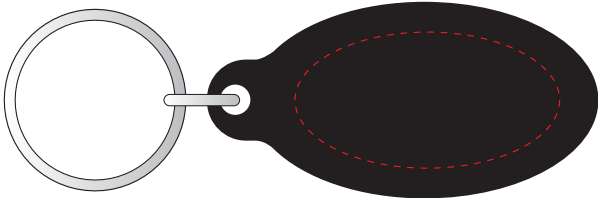

A99041 • Classic Orbit oval keyring

POLYCROWN

ENGRAVING

DIMENSIONS

FRONT: 42mm x 22mm

BACK: 35mm x 18mm

LENGTH: 52mm  
HEIGHT: 26mm

ALL TEMPLATES ARE ACTUAL SIZE