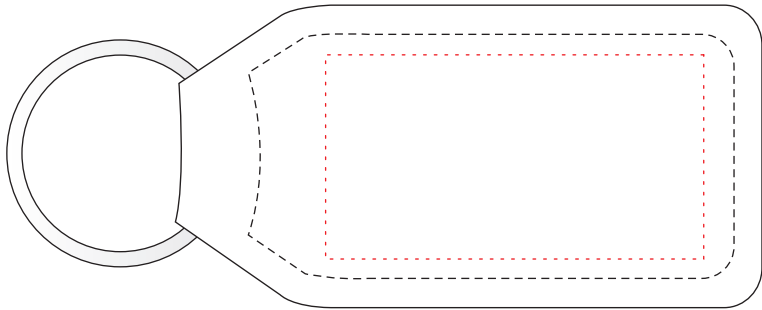

M11012 • Large rectangular leather keyfob

BLOCKING AREA: 50mm x 27mm

DIMENSIONS

SIZE: INCLUDING RINGS: 101mm x 40mm

SIZE: EXCLUDING RINGS: 79mm x 40mm

ALL TEMPLATES ARE ACTUAL SIZE