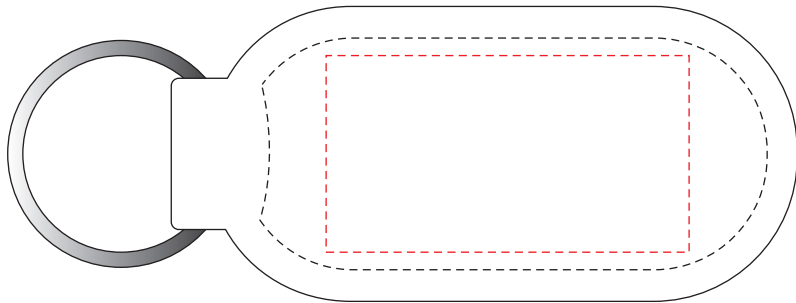

M11013 • Cigar shaped leather keyfob

BLOCKING AREA: 48mm x 26mm

DIMENSIONS

SIZE: INCLUDING RINGS: 104mm x 38.5mm

SIZE: EXCLUDING RINGS: 84mm x 38.5mm

ALL TEMPLATES ARE ACTUAL SIZE