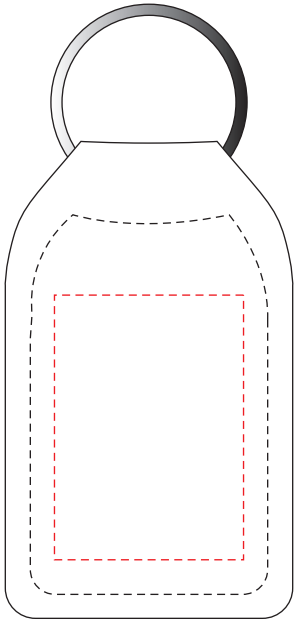

**M11016 • Small rectangular leather keyfob**

**BLOCKING AREA: 25mm x 35mm**

**DIMENSIONS**

**SIZE: INCLUDING RINGS: 83mm x 39mm**

**SIZE: EXCLUDING RINGS: 65mm x 39mm**

**ALL TEMPLATES ARE ACTUAL SIZE**