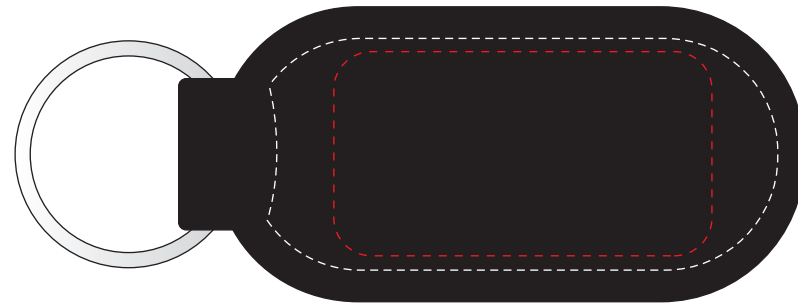

M11018 • Large cigar shaped genuine leather keyfob

**DIE STAMPING AREA: 36mm x 14mm**

**FOIL BLOCKING AREA: 38mm x 17mm (under medallion)**

**FOIL BLOCKING AREA: 50mm x 27mm (opposite side to the medallion)**

DIMENSIONS

SIZE: INCLUDING RINGS: 104mm x 40mm

SIZE: EXCLUDING RINGS: 84mm x 40mm

ALL TEMPLATES ARE ACTUAL SIZE