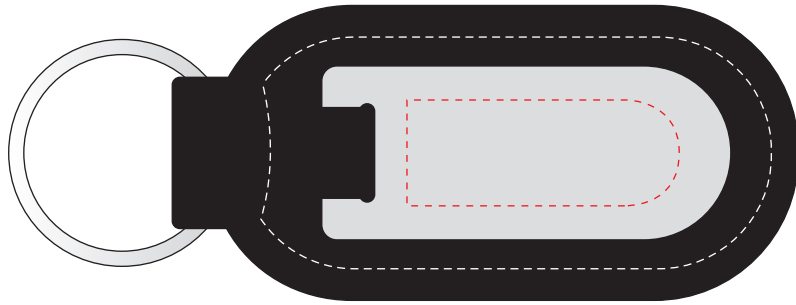

M11018 • Large cigar shaped genuine leather keyfob

**DIE STAMPING AREA: 36mm x 14mm**

**FOIL BLOCKING AREA: 38mm x 17mm (under medallion)**

**FOIL BLOCKING AREA: 50mm x 27mm (opposite side to the medallion)**

DIMENSIONS

SIZE: INCLUDING RINGS: 104mm x 40mm

SIZE: EXCLUDING RINGS: 84mm x 40mm

ALL TEMPLATES ARE ACTUAL SIZE