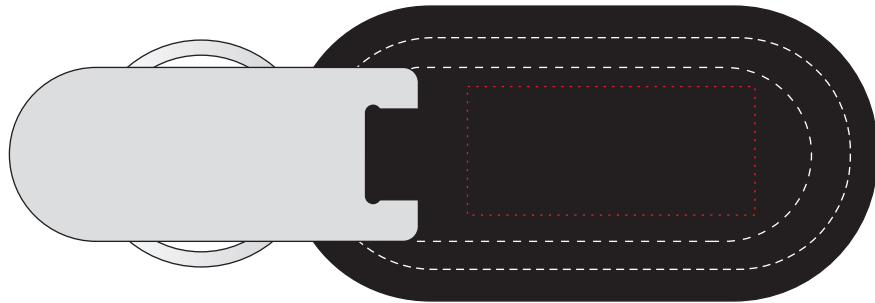

M11018 • Large cigar shaped genuine leather keyfob

**DIE STAMPING AREA: 36mm x 14mm**

**FOIL BLOCKING AREA: 38mm x 17mm (under medallion)**

**FOIL BLOCKING AREA: 50mm x 27mm (opposite side to the medallion)**

DIMENSIONS

SIZE: INCLUDING RINGS: 104mm x 40mm

SIZE: EXCLUDING RINGS: 84mm x 40mm

ALL TEMPLATES ARE ACTUAL SIZE