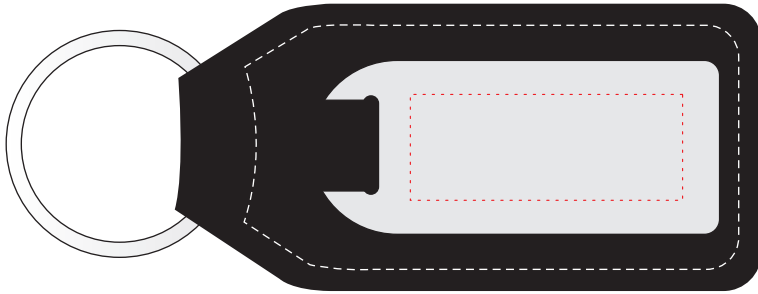

M11021 • Large rectangular genuine leather keyfob

**DIE STAMPING AREA: 36mm x 14mm**

**FOIL BLOCKING AREA: 38mm x 17mm (under medallion)**

**FOIL BLOCKING AREA: 50mm x 27mm (opposite side to the medallion)**

**DIMENSIONS**

**SIZE: INCLUDING RINGS: 101mm x 40mm**

**SIZE: EXCLUDING RINGS: 79mm x 40mm**

**ALL TEMPLATES ARE ACTUAL SIZE**