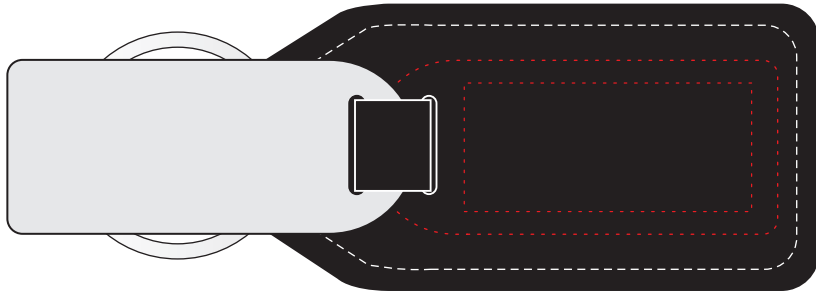

M11021 • Large rectangular genuine leather keyfob

**DIE STAMPING AREA: 36mm x 14mm**

**FOIL BLOCKING AREA: 38mm x 17mm (under medallion)**

**FOIL BLOCKING AREA: 50mm x 27mm (opposite side to the medallion)**

**DIMENSIONS**

**SIZE: INCLUDING RINGS: 101mm x 40mm**

**SIZE: EXCLUDING RINGS: 79mm x 40mm**

**ALL TEMPLATES ARE ACTUAL SIZE**