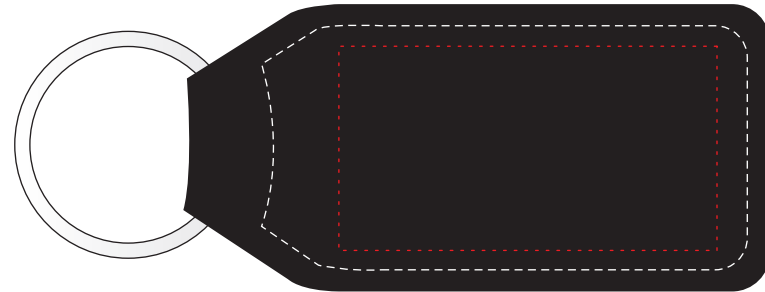

M11021 • Large rectangular genuine leather keyfob

**DIE STAMPING AREA: 36mm x 14mm**

**FOIL BLOCKING AREA: 38mm x 17mm (under medallion)**

**FOIL BLOCKING AREA: 50mm x 27mm (opposite side to the medallion)**

**DIMENSIONS**

**SIZE: INCLUDING RINGS: 101mm x 40mm**

**SIZE: EXCLUDING RINGS: 79mm x 40mm**

**ALL TEMPLATES ARE ACTUAL SIZE**